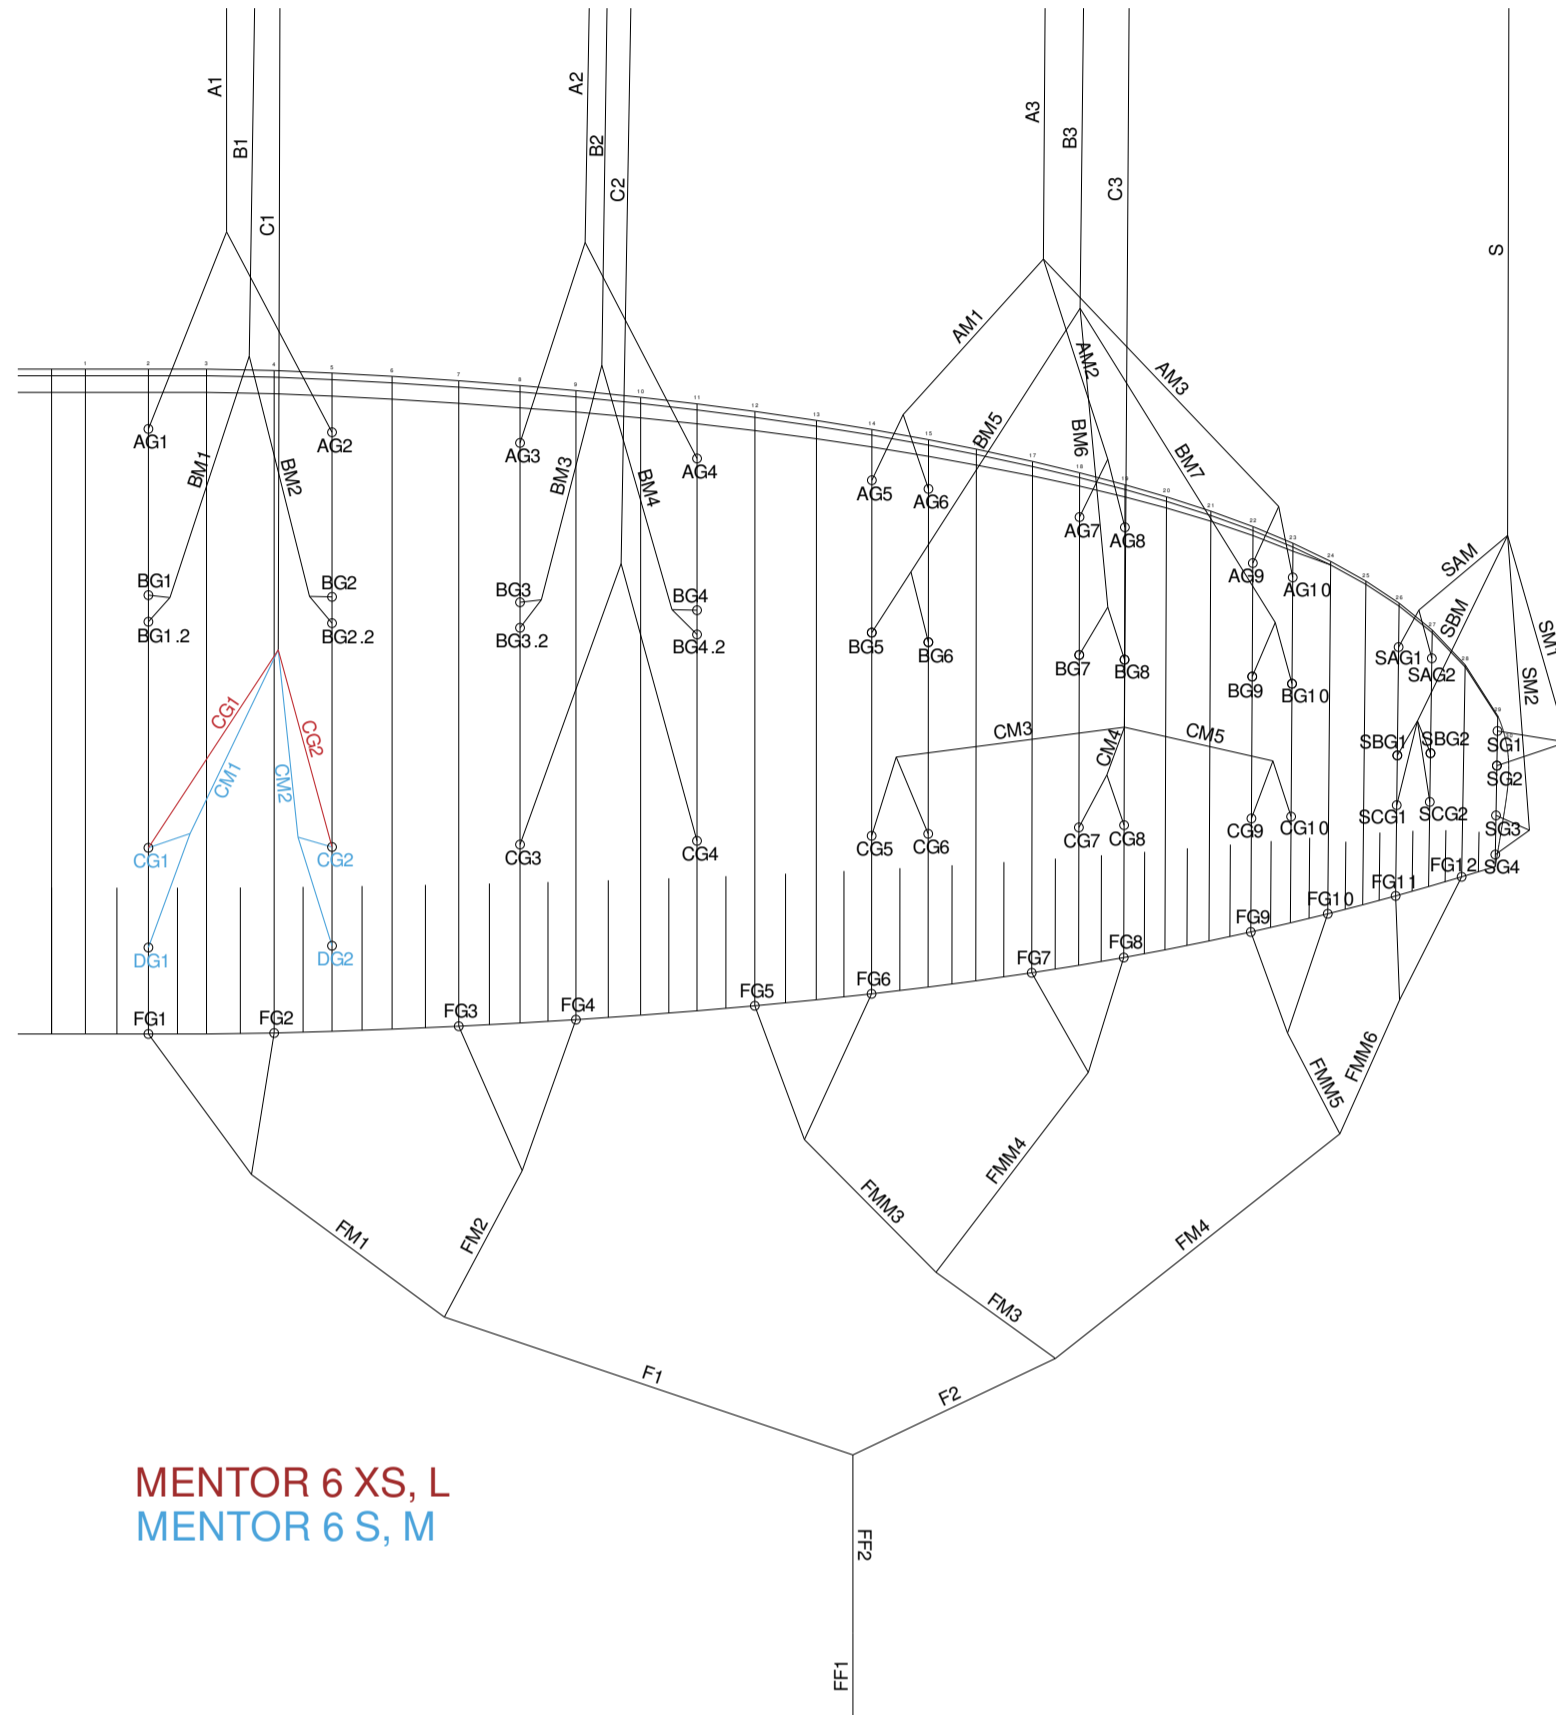

Table of contents

Line plan for MENTOR 6
Line lengths for MENTOR 6 - XS
Line lengths for MENTOR 6 - S
Line lengths for MENTOR 6 - M
Line lengths for MENTOR 6 - L

Leinenplan / Line plan

MENTOR 6 - XS

See also: docs.nova.eu for a searchable online database

Position	Material	Length (cm)
A1	PPSL191-RED	505.4
A2	PPSL191-RED	508.8
A3	PPSL191-RED	396.1
AM1	ED8kU-70DD	204.6
AM2	ED8kU-70DD	198.7
AM3	ED8kU-70DD	194.5
AG01	ED8kU-90DD-RED	157.1
AG02	ED8kU-90DD-RED	154.1
AG03	ED8kU-90DD-RED	147.6
AG04	ED8kU-90DD-RED	145.1
AG05	ED8kU-50DD-RED	51.3
AG06	ED8kU-50DD-RED	46.3
AG07	ED8kU-50DD-RED	40.5
AG08	ED8kU-50DD-RED	38.1
AG09	ED8kU-50DD-RED	35.4
AG10	ED8kU-50DD-RED	34.5
B1	PPSL191-YW	411.3
B2	PPSL191-YW	414.9
B3	PPSL191-YW	390.6
BM1	ED8kU-90DD-RED	221.8
BM2	ED8kU-90DD-RED	218.7
BM3	ED8kU-90DD-RED	212.4
BM4	ED8kU-90DD-RED	209.9
BM5	ED8kU-70DD	203.3
BM6	ED8kU-70DD	198.3
BM7	ED8kU-70DD	194.3
BG01	ED8kU-50DD-RED	20.7
BG02	ED8kU-50DD-RED	20.7
BG03	ED8kU-50DD-RED	20.6
BG04	ED8kU-50DD-RED	20.5
BG05	ED8kU-50DD-RED	50.7
BG06	ED8kU-50DD-RED	46.1
BG07	ED8kU-50DD-RED	40.1
BG08	ED8kU-50DD-RED	38
BG09	ED8kU-50DD-RED	35.1
BG1.2	ED8kU-50DD-RED	20.6
BG10	ED8kU-50DD-RED	33.9
BG2.2	ED8kU-50DD-RED	20.6
BG3.2	ED8kU-50DD-RED	20.6